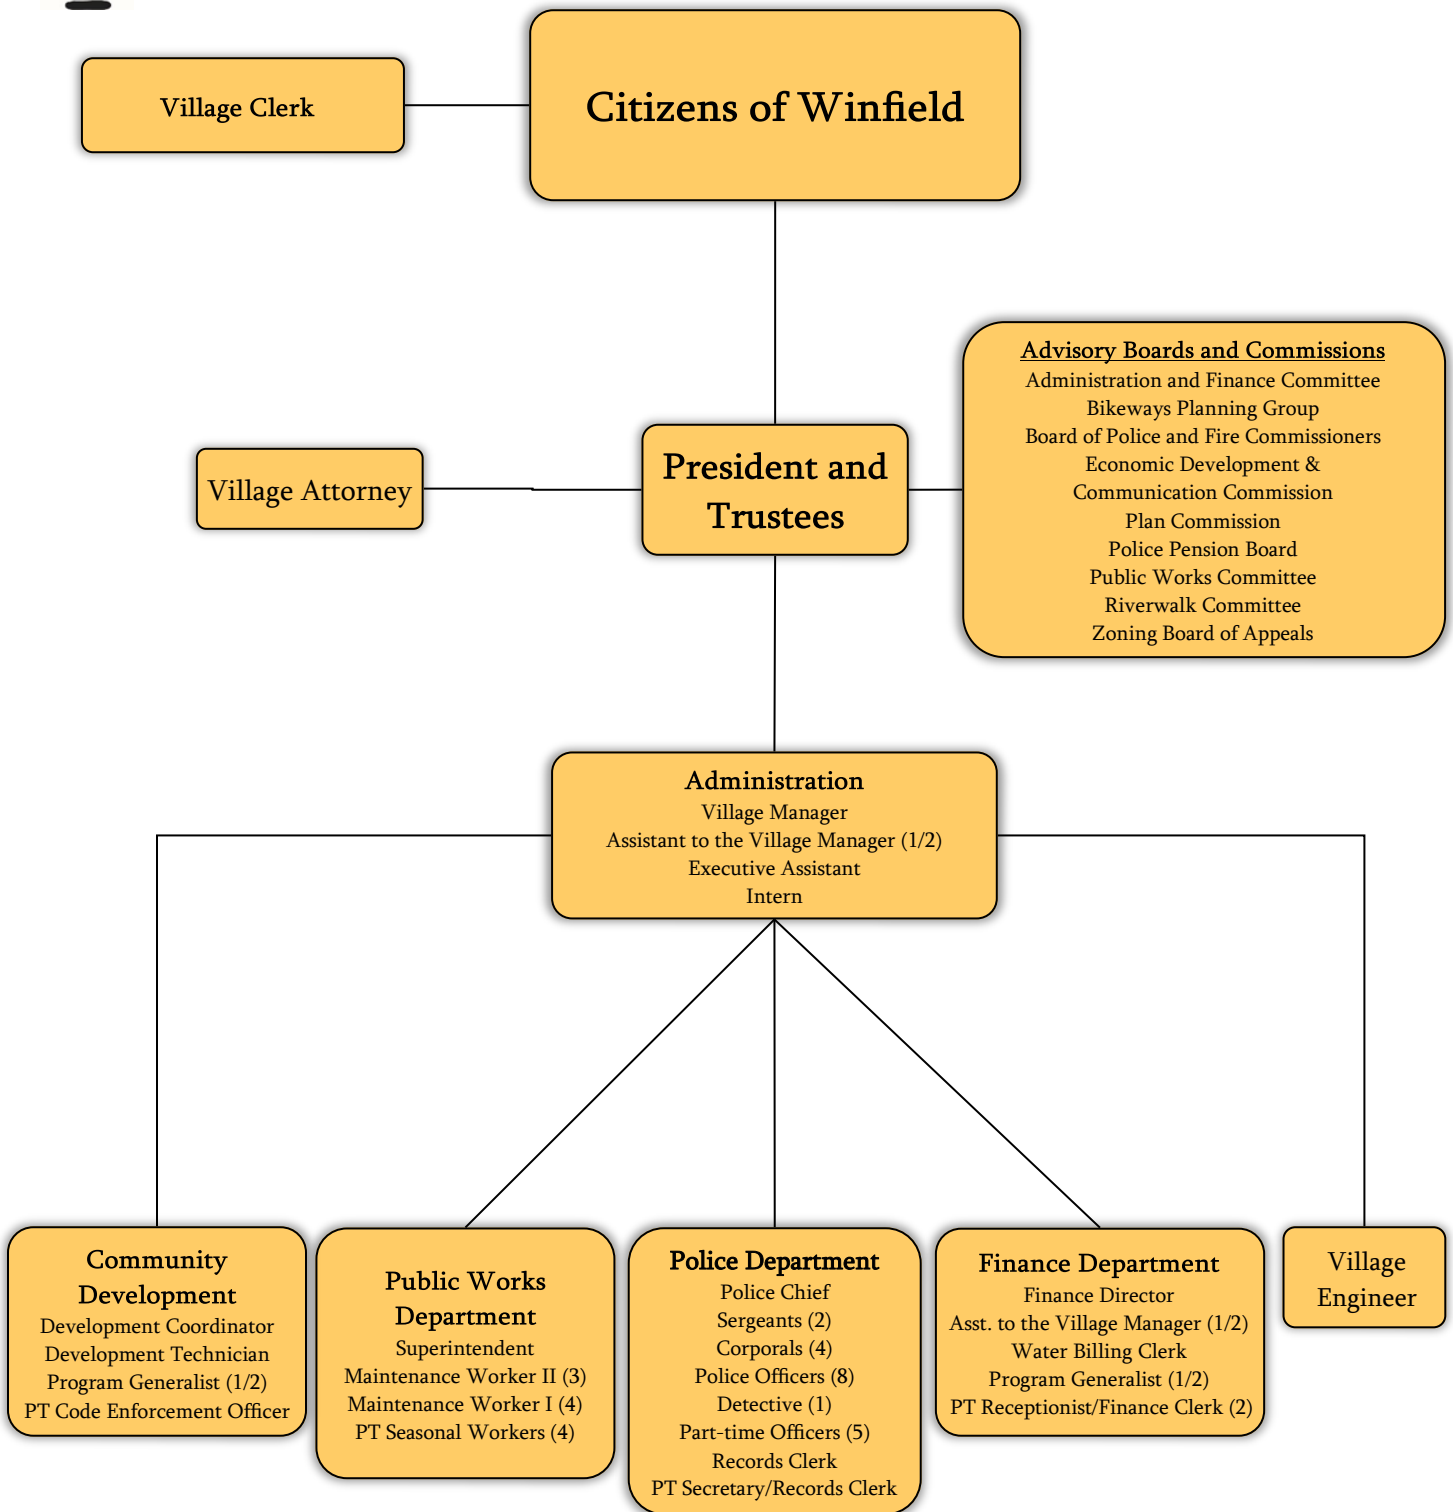

Village of Winfield

Organizational Chart

The Organizational Chart represents the functional structure of the Village and operating departments. It is not intended to fully reflect the budgetary expense allocations, as several positions are budgeted through multiple funds.